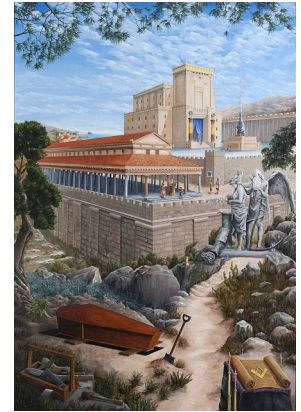

Widow's Sons' Lodge No. 60, A.F.&A.M., Charlottesville, Virginia

Limited Edition High quality color prints of original Masonic oil paintings !

- All profits from print sales benefit the Masonic Home of Virginia
- Prints may be used during Virginia ritual degree lectures
- Prints promote Lodge Member discussion and enhance Lodge room appearance

**ORDER
FORM**

WSL60 Floor Cloth
Reproduction circa 1800

Building King Solomon's Temple:
Entered Apprentice Degree

Inside the Temple:
Fellowcraft Degree

The Temple:
Master Mason Degree

Purchaser Information

Name: _____
 Address: _____
 City: _____, State: _____
 Zip Code: _____
 Email: _____
 Phone Number: _____

<u>Giclee Print Sizes:</u>	<u>Price:</u>
Large — 20" x 30"	\$100
Medium — 14" x 21"	\$75
Small — 10" x 15"	\$50
Smaller sizes , frames & collages are available	